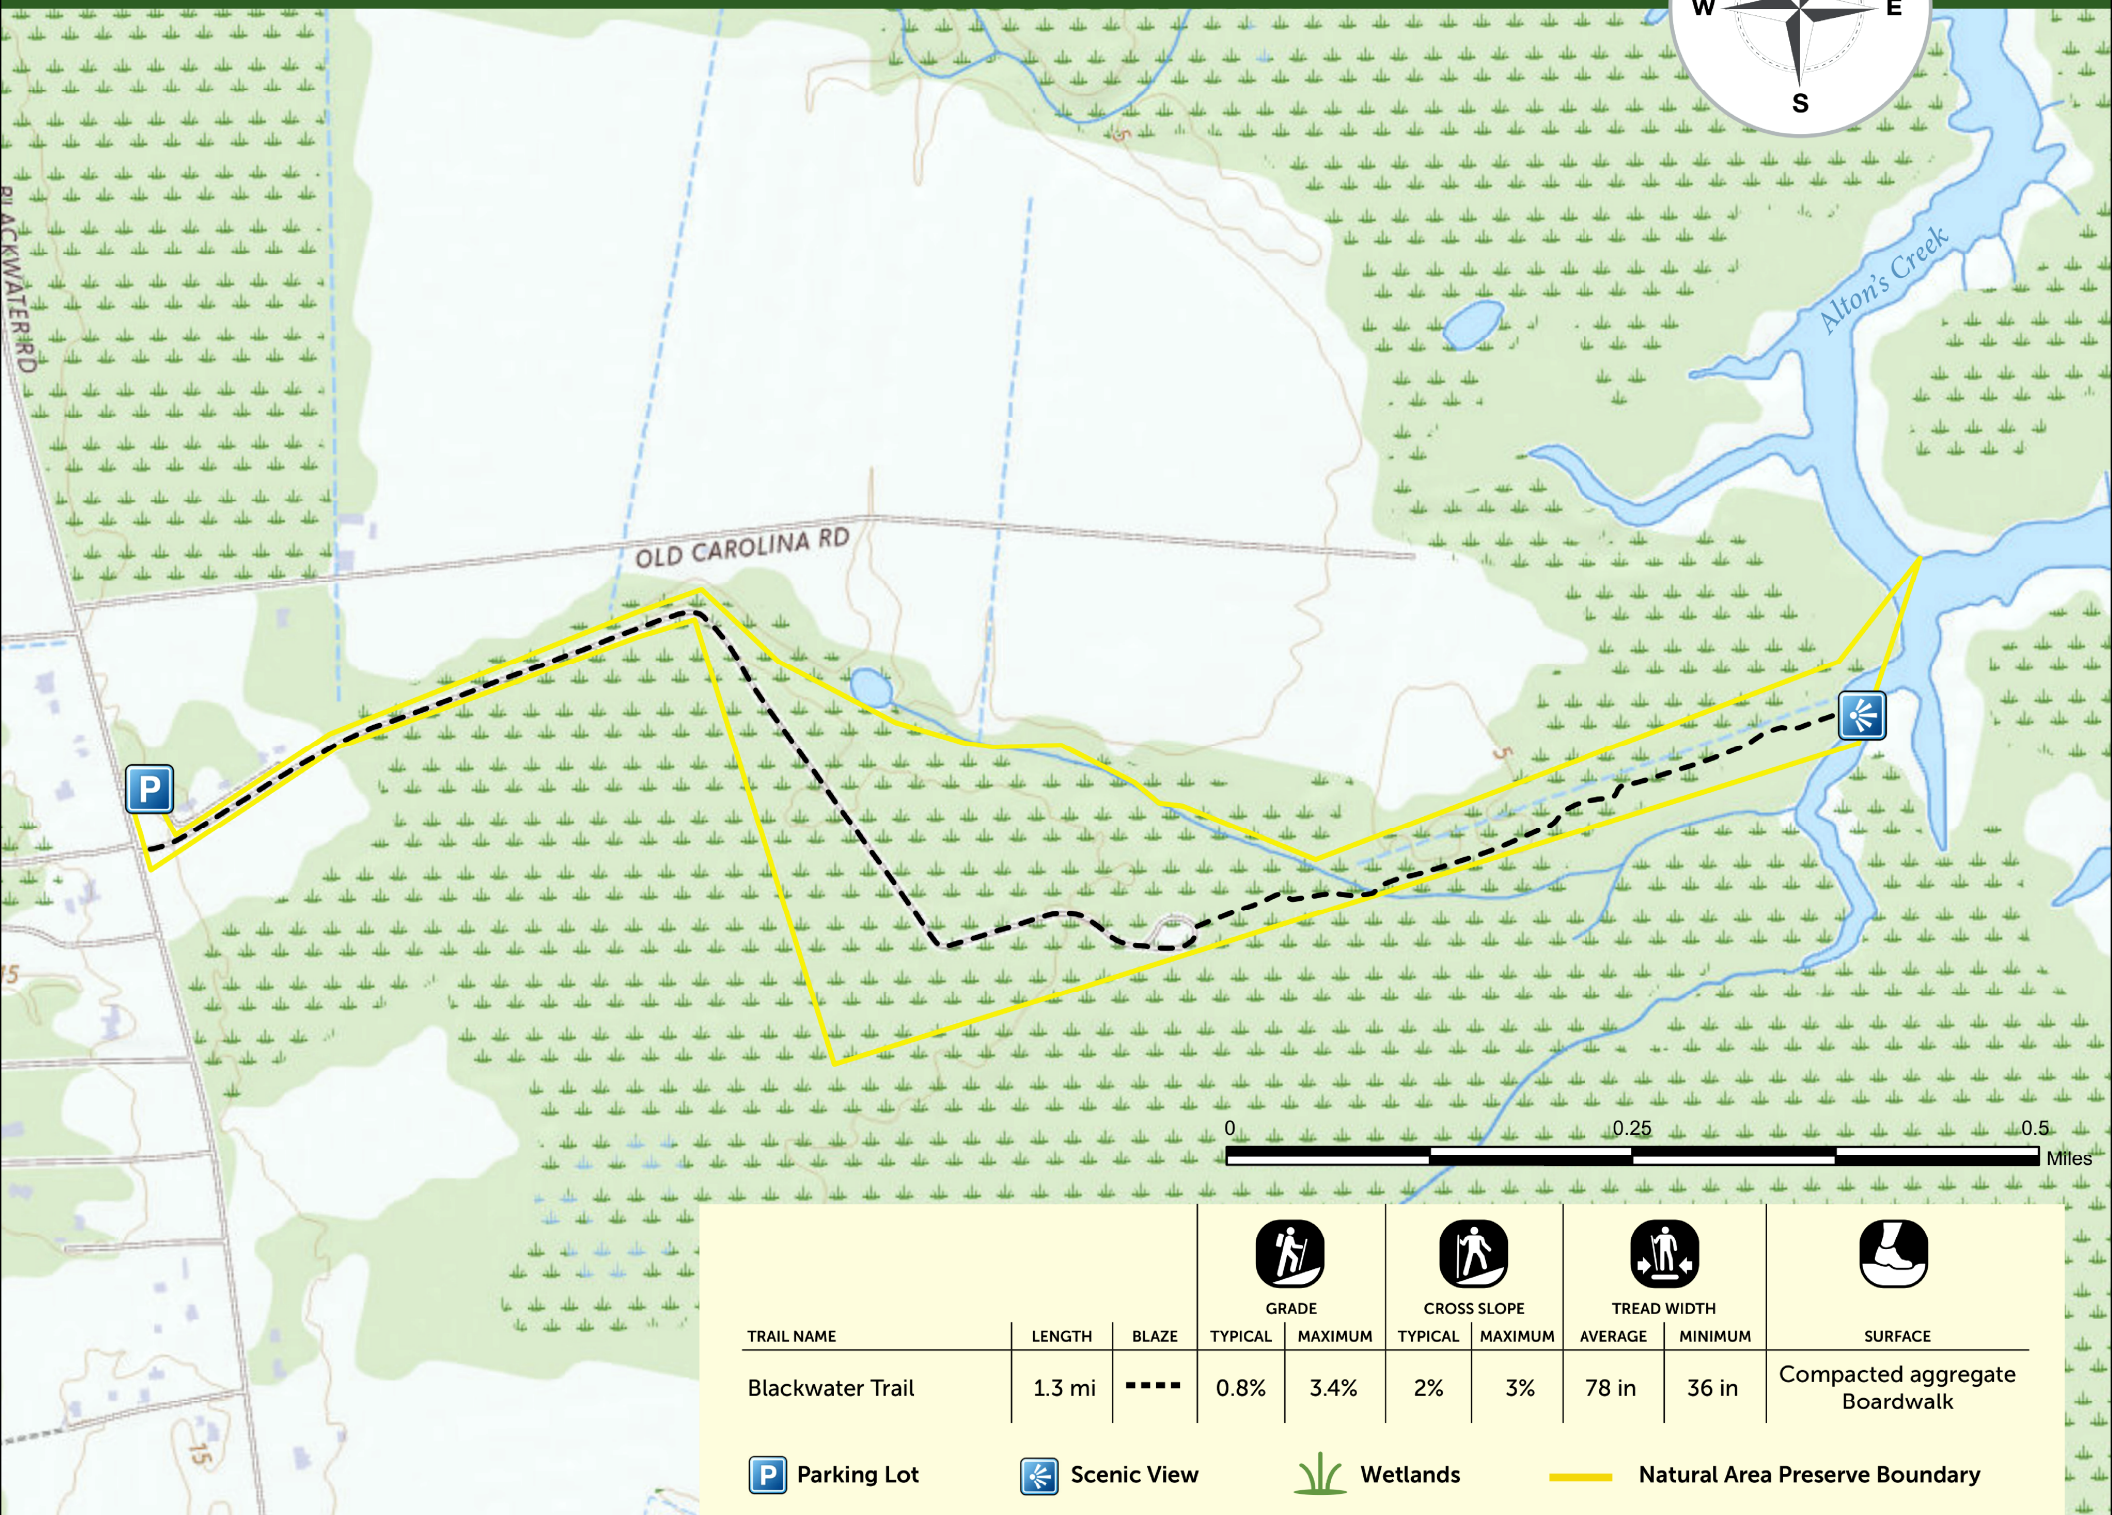

Trail Map

North Landing River Natural Area Preserve

TRAIL NAME	LENGTH	BLAZE	GRADE		CROSS SLOPE		TREAD WIDTH		SURFACE
			TYPICAL	MAXIMUM	TYPICAL	MAXIMUM	AVERAGE	MINIMUM	
Blackwater Trail	1.3 mi	----	0.8%	3.4%	2%	3%	78 in	36 in	Compacted aggregate Boardwalk

Parking Lot

Scenic View

Wetlands

Natural Area Preserve Boundary

Scan to download a georeferenced map.

Virginia Department of Conservation and Recreation
 Division of Natural Heritage
 757-710-3428 or 757-536-5218
www.dcr.virginia.gov/natural-heritage

©OpenStreetMap (and) contributors, CC-BY-SA, Sources: Esri, TomTom, Garmin, FAO, NOAA, USGS
 ©OpenStreetMap contributors, CNES/Airbus DS, InterMap, NASA/METI, NASA/NGS and the GIS User Community